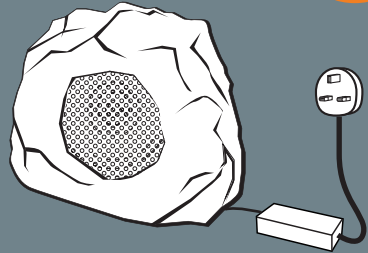

WHATS IN THE BOX

Every thing you need is in the box, simply connect your speakers to mains power, position them accordingly, pair any phone or tablet via Bluetooth and stream your music.

SINGLE GARDEN SPEAKER

- 1x Rock speaker with built in Amplifier and Bluetooth
- 5M of low voltage power cable
- Outdoor transformer with plug

Product code - 01620

IDEAL FOR SEATING AREAS

PAIR OF GARDEN SPEAKERS

- 1x Rock speaker with built in Amplifier and Bluetooth
- 1x Passive Rock Speaker
- 10M outdoor speaker cable
- Weather-proof cable connectors
- 5M of low voltage power cable
- Outdoor transformer with plug

Product code - 01622