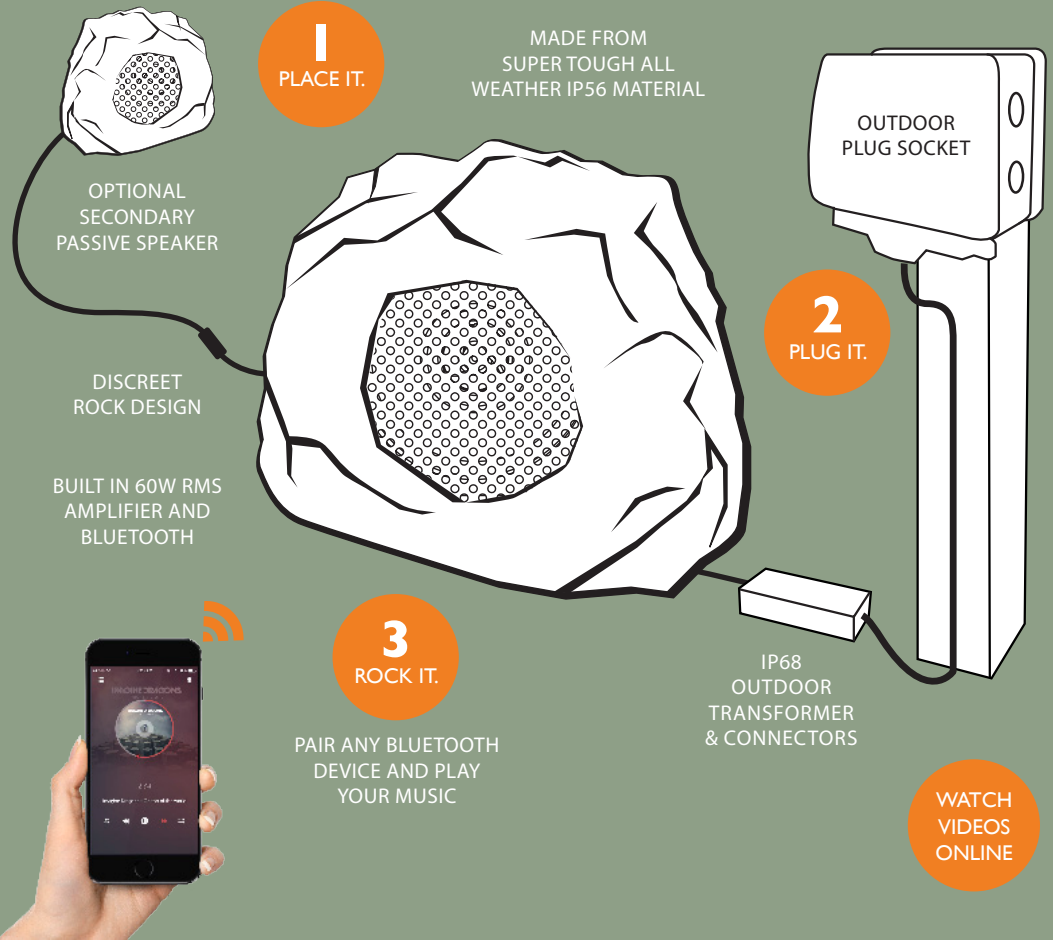

PRODUCT SPECIFICATION:

- Works with any Bluetooth device
- Wireless Range: Up to 10 meters
- Output: 60W RMS (2x30W)
- Woofer: 6.5" Polypropylene Cone
- Tweeter: 0.75" Mylar Cone
- Frequency Range: 65Hz-20kHz
- Impedance: 8 Ohms
- Power Supply: (Input) 110-240V 50/60Hz (Output) DC 24V / 2.5A

PERFECT FOR

- Summer parties
- Outdoor dining
- Gardening listening to the radio
- Relaxing with an audio book

PRODUCT CODES

- Master speaker - 01620
- Master and passive - 01622