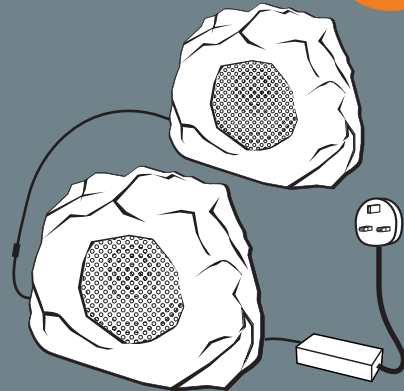

IDEAL FOR LARGER GARDENS

EXTENSION CABLES FOR THE PERFECT SPEAKER PLACEMENT

- 10M Speaker cable extension lead with connectors - 01643
- 5M Low voltage power extension lead with connectors - 01640